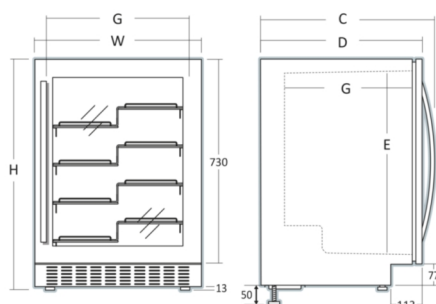

Wine Cooler, Professional

ScanCool - WC361BE

Dimensions and weight

Product dimensions, HxWxD, mm	820 x 595 x 578
Max. adjustable height, mm	50
Product depth w/handle, mm	623
Packaging dimensions, HxWxD, mm	880 x 660 x 625
Gross- / Net volume, L	145 /
Internal dimensions, HxWxD, mm	650 x 510 x 445
Built-In dimensions, HxWxD, mm	830 x 605 x 613
Gross- / Net weight, kg	53 / 47.5

Eprel ID	Item number	714118WC361BE	Taric goods code	8418215190
2568840	EAN code	5704704023116	QTY in 40HQ	162

Short Description

Designed for built-in installation. The cabinet features one temperature zone adjustable from 5°C to 20°C and accommodates up to 36 bottles on 4 shelves.

Developed for optimal wine storage with focus on temperature stability, low noise level, and an exclusive design.

Optimized for Bordeaux, Burgundy, Alsace and Rhône bottles

Key features

- Thin Black full glass door without visible hinge
- Single Zone, 36 bottles
- Optimized for Bordeaux, Burgundy, Alsace and Rhône bottles
- LCD display with touch screen control
- 4 black Z shape shelves with 100% sliding out
- Suitable for built-in installation only
- 3 layers tempered glass door in tinted to filter UV ray
- Dimmable LED sidelight

Measurement drawing

H	W	D	C	E	F	G
820	595	578	623	650	510	445